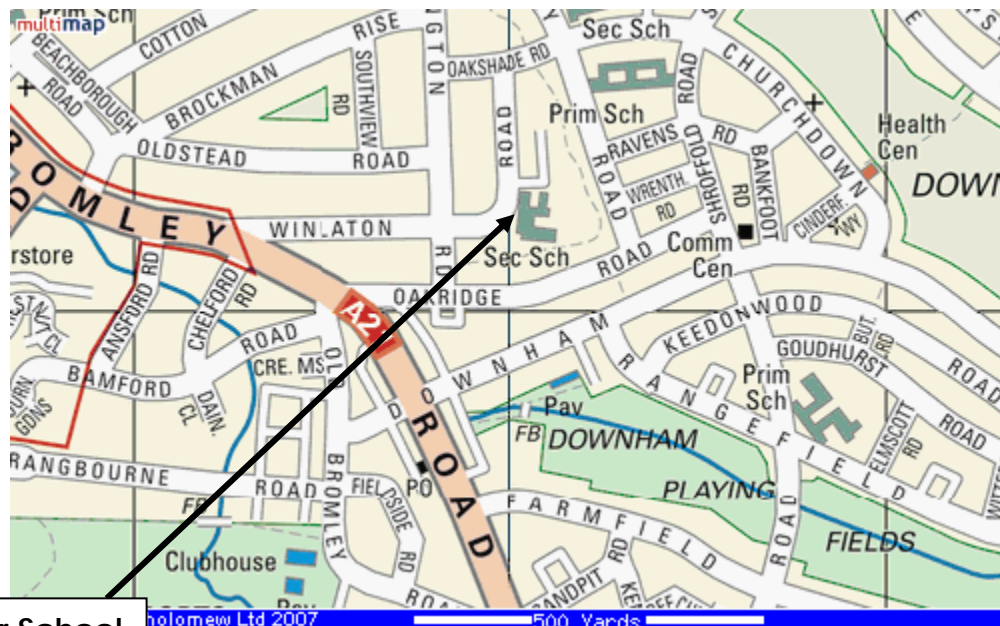

## Directions to Summer Arts College South at Bonus Pastor School

Bonus Pastor School, Winlaton Road, Downham, BR1 5PZ

The following buses run near to the school:

**Bus 136 / 181 / 208 / 54:** get off at Bromley Road and you will have a short walk to the school.

**Bus 336:** get off at Downham Way / Rangefield Road and you will have a short walk to the school.

The nearest train stations are:

**Beckenham Hill:** then you can catch bus 54

**Grove Park:** then you can catch bus 124 / 136 / 181