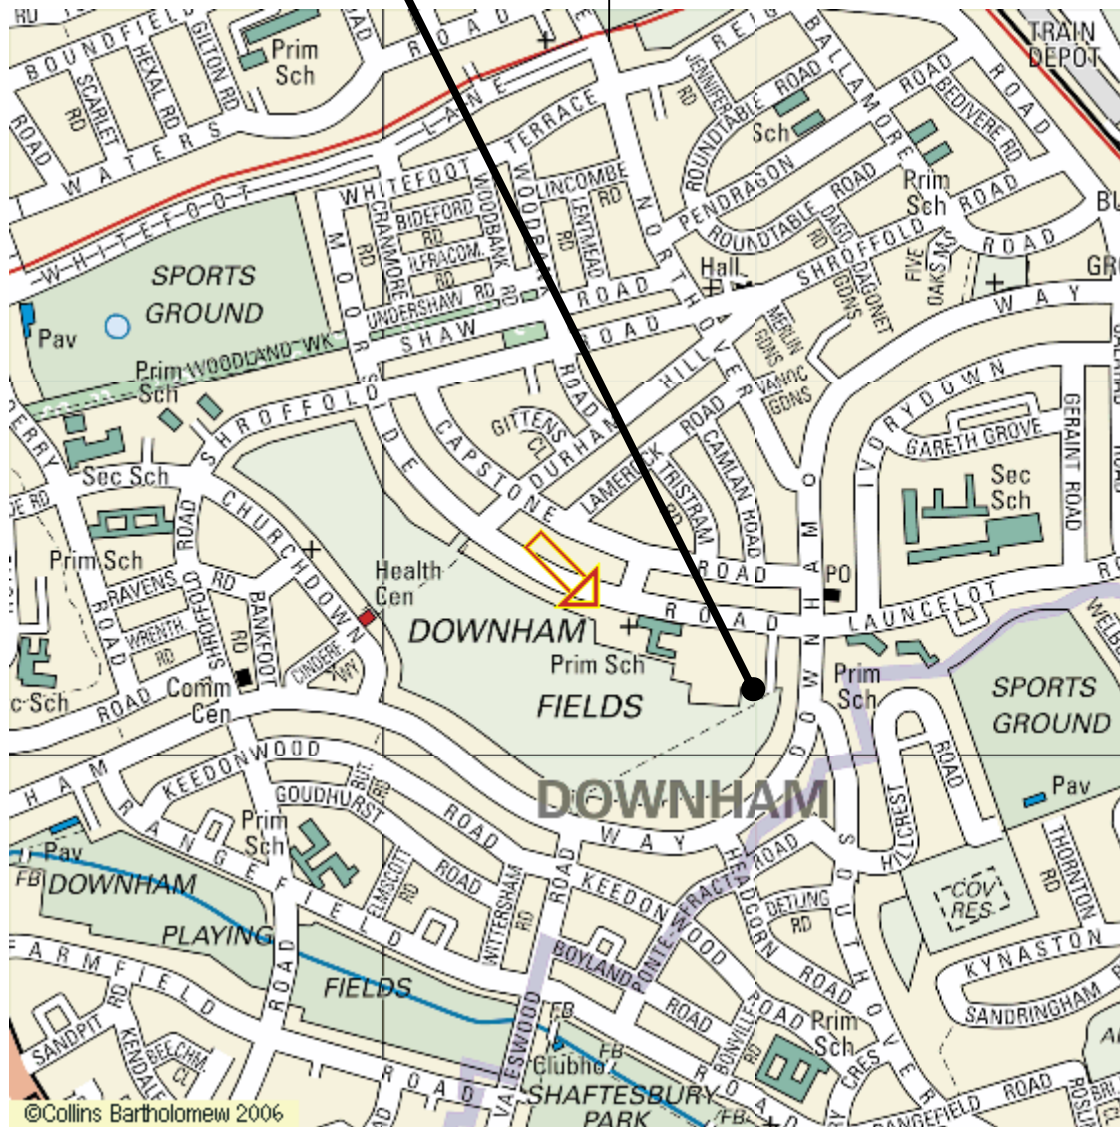

# Greenwich & Lewisham Young People's Theatre Downham Health & Leisure Centre 7-9 Moorside Road, Downham, BR1 5EP

The Greenwich & Lewisham 14+ Youth Theatre in the borough of Lewisham will take place here from Sept 07:

To Catford

Grove Park Station

## Buses:

136 and 181 stop outside Downham Health & Leisure Centre on Downham Way, and 124 & 284 stop on Northover just off Downham Way.

## Trains:

Grove Park station is 5 - 10 mins walk away.