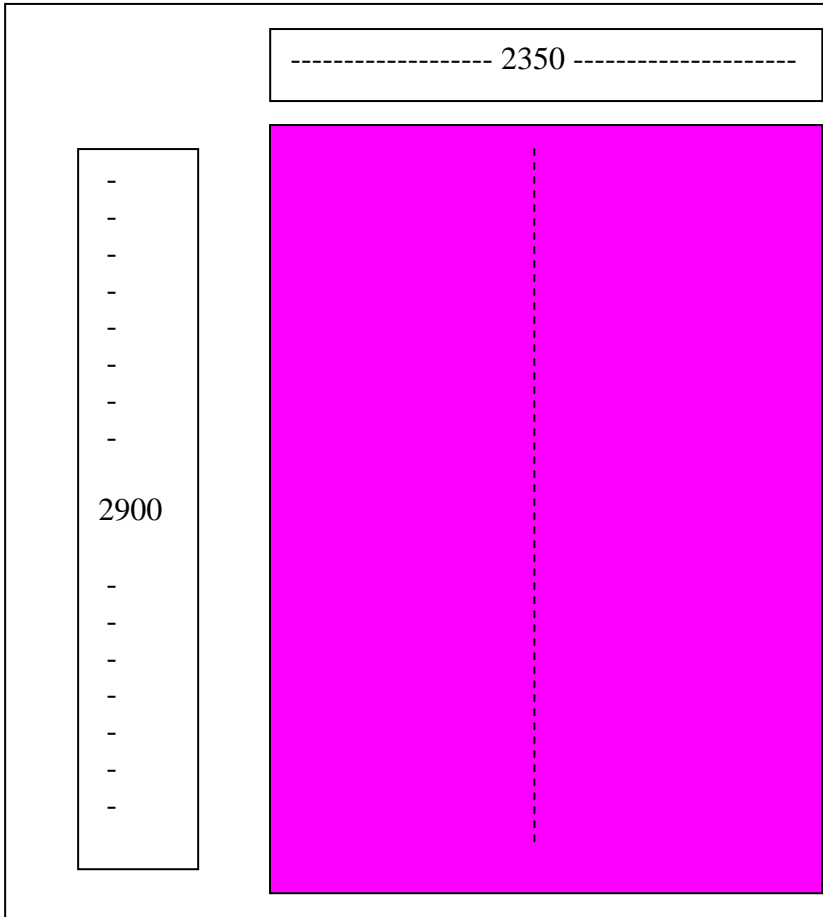

Lewisham/GLYPT Theatre Truck – Exterior side elevation (measurements)

Rear Elevation double doors (measurements)

Front elevation double doors (measurements)

**Lewisham's / GLYPT Theatre
Truck – Interior view (not to
scale)**