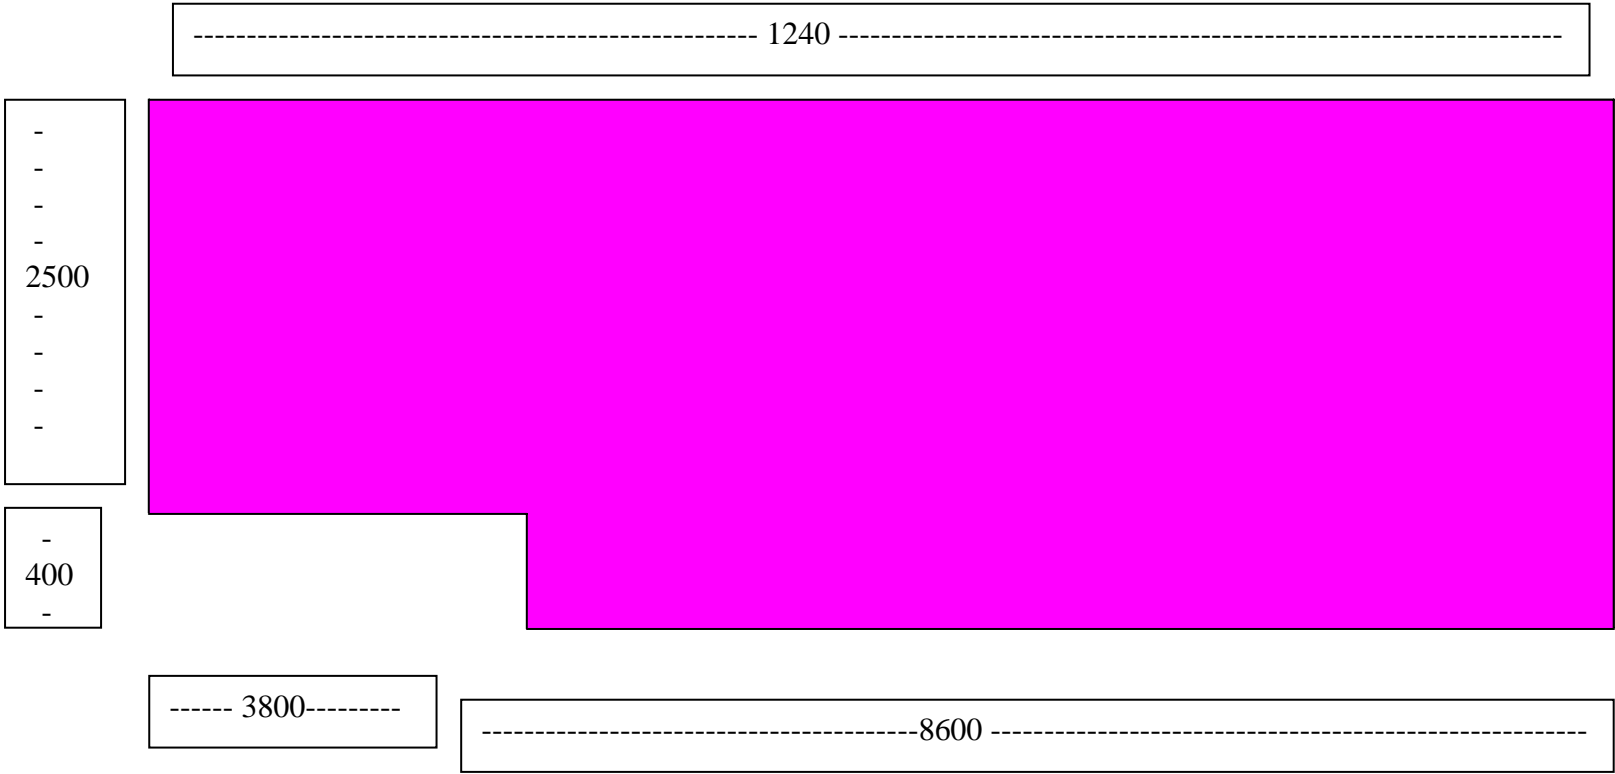

Lewisham/GLYPT Theatre Truck – Exterior side elevation (measurements)

Rear Elevation double doors (measurements)

Front elevation double doors (measurements)

**Lewisham's / GLYPT Theatre
Truck – Interior view (not to
scale)**