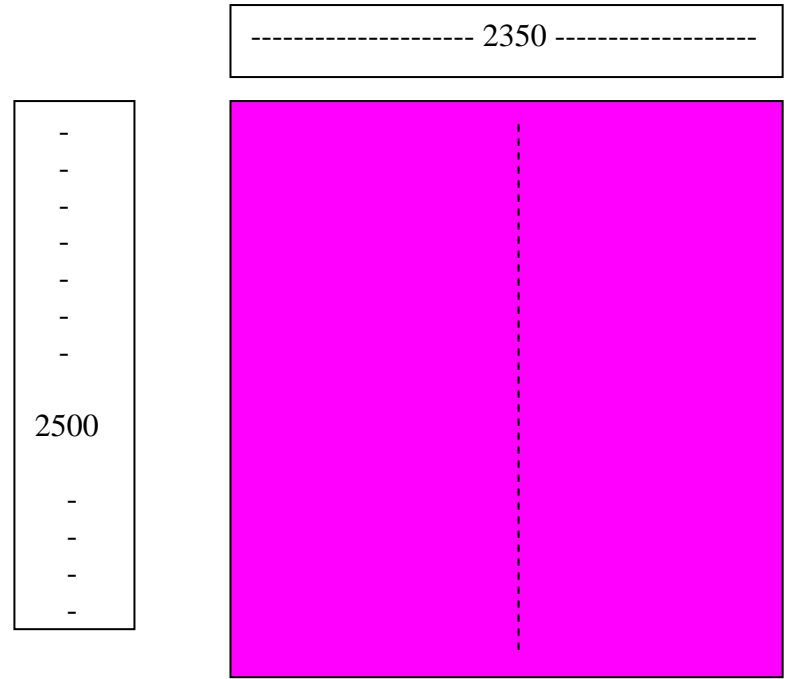

Lewisham/GLYPT Theatre Truck – Exterior side elevation (measurements)

Rear Elevation double doors (measurements)

Front elevation double doors (measurements)

**Lewisham's / GLYPT Theatre
Truck – Interior view (not to
scale)**